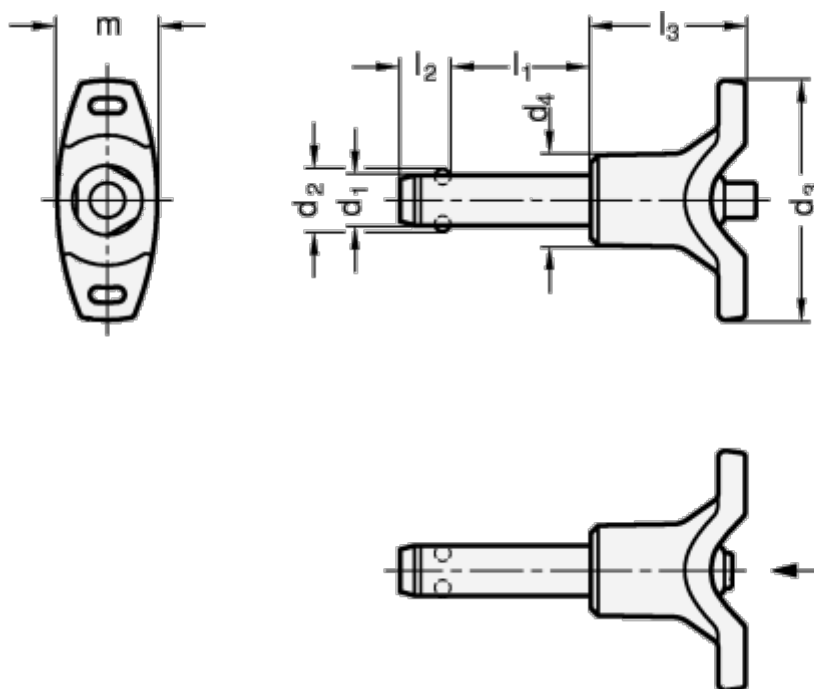

Article number: 201138615

Description: E+G stainless steel-ball lock pin  
GN 113.8-6-15

## Measures

d1 = 6

d2 = 7.0

d3 = 40

d4 = 13.5

l1 = 15

l2 = 7.1

l3 = 25.0